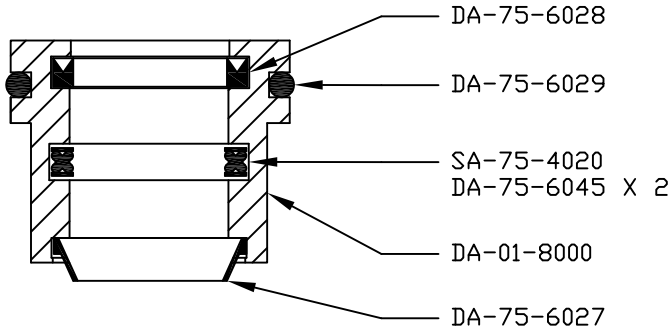

# BLACKHAWK

TECHNOLOGY COMPANY

600-RB2000  
DELTRIN ROD BUSHING  
BUNA SEALS  
BRASS ROD SCRAPER

ROD BUSHING SEAL KIT  
800-N02KBS

600-RB2001  
DELTRIN ROD BUSHING  
VITON SEALS  
BRASS ROD SCRAPER

ROD BUSHING SEAL KIT  
800-N02KVS