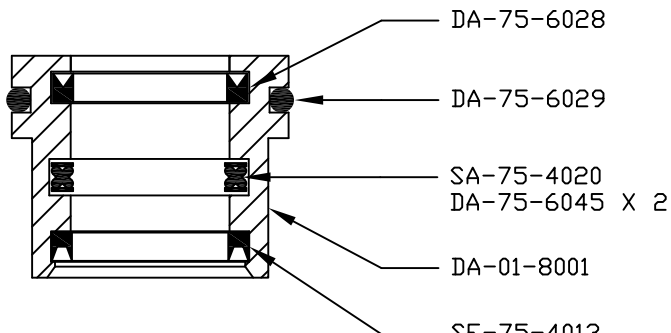

ROD BUSHING SEAL KIT
800-V02KBS

600-RB2003
DELTRIN ROD BUSHING
VITON SEALS
SPRING ENERGIZED SCRAPER