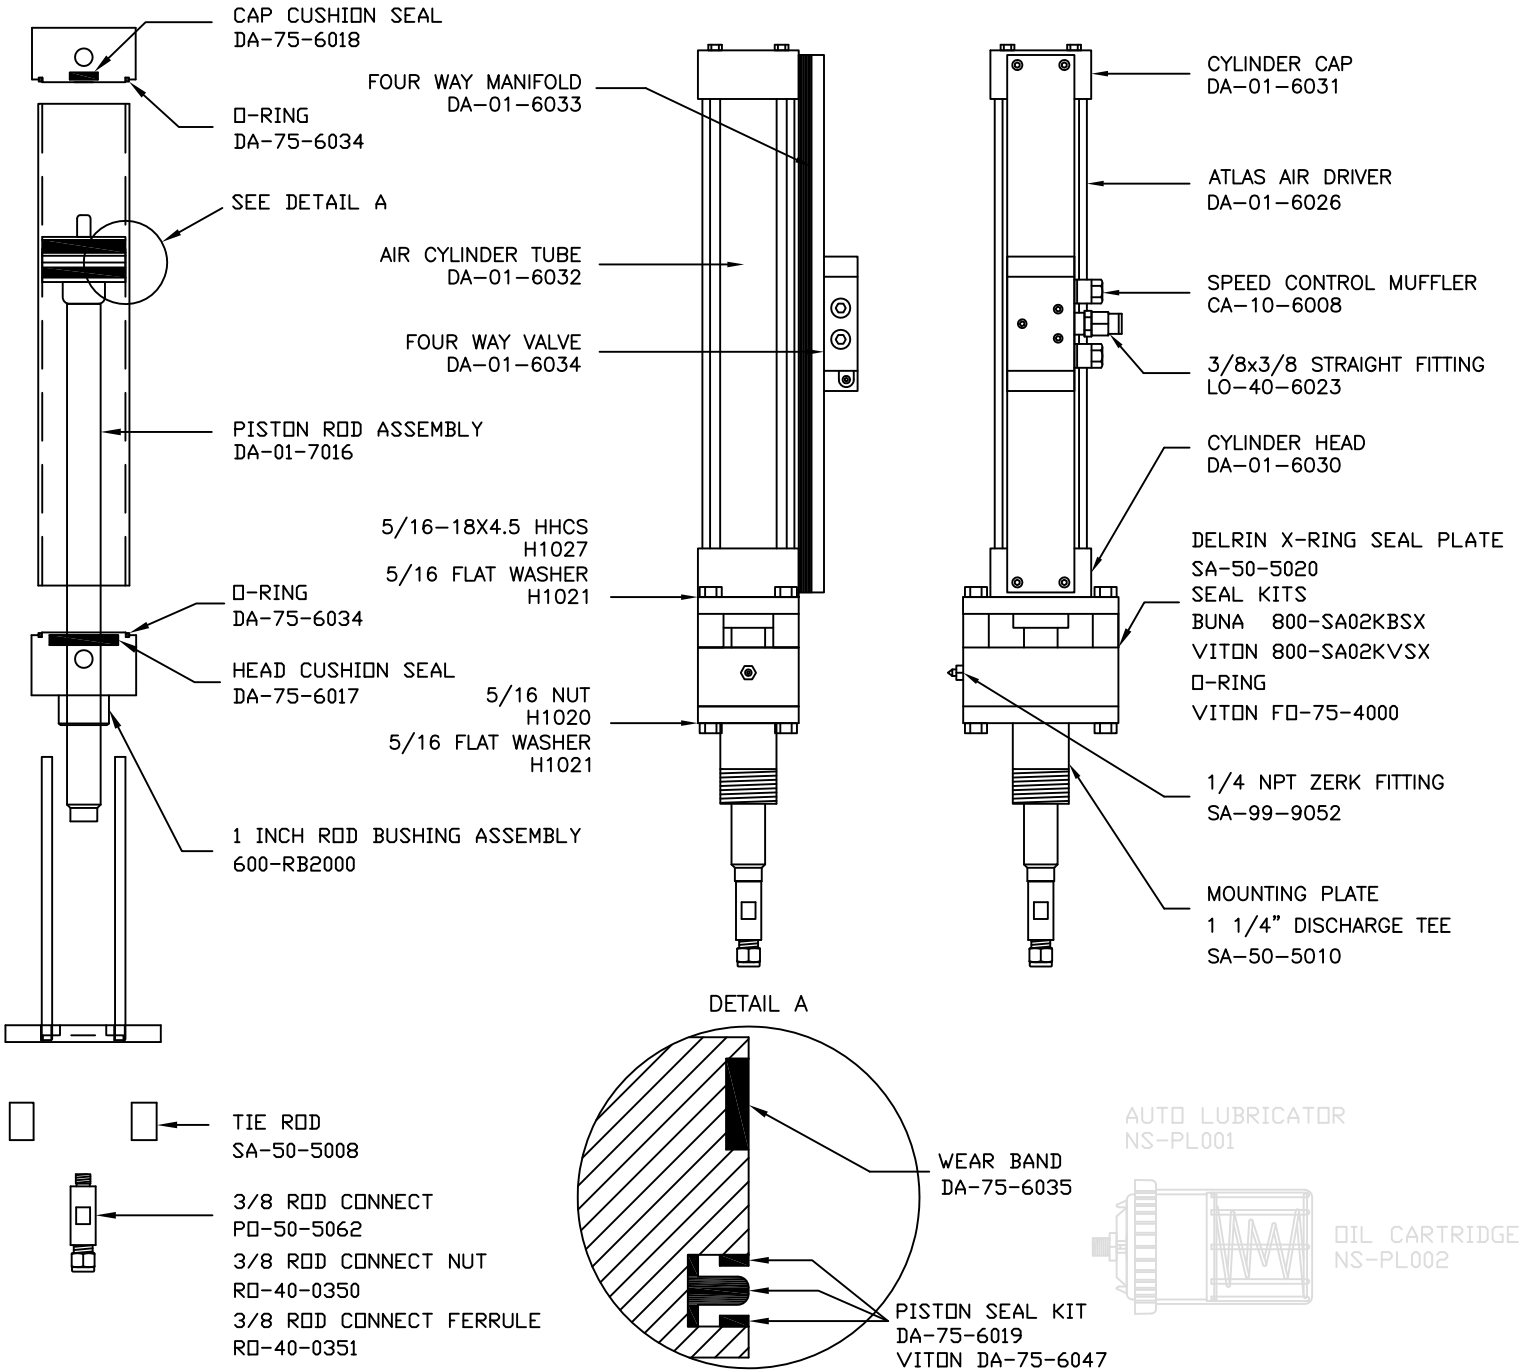

BLACKHAWK

TECHNOLOGY COMPANY

ATLAS 2.5 DRIVE MOTOR ASSEMBLY

21W211 HILL AVENUE, GLEN ELLYN, IL 60137

PHONE: (630) 469-4916 FAX: (630) 469-4896

www.blackhawkco.com

(FOR REFERENCE ONLY)

200-PD320 10-6-2011