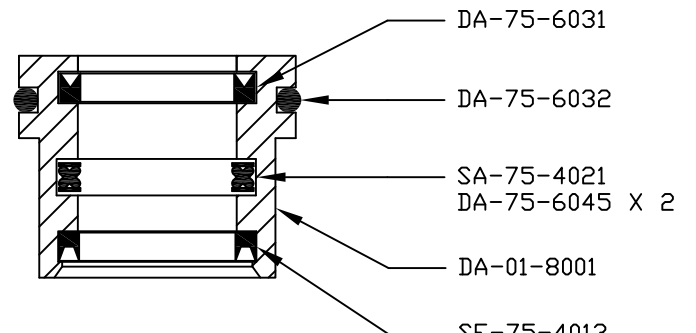

ROD BUSHING SEAL KIT
800-V02KVS

21W211 HILL AVENUE, GLEN ELLYN, IL 60137

PHONE: (630) 469-4916 FAX: (630) 469-4896

www.blackhawkco.com

(FOR REFERENCE ONLY)

11-4-2011