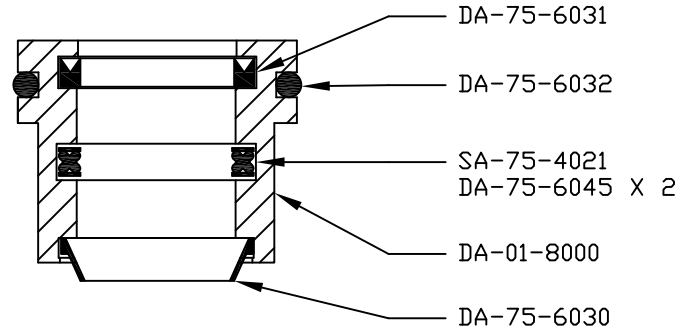

# BLACKHAWK

TECHNOLOGY COMPANY

600-RB2000  
DELTRIN ROD BUSHING  
BUNA SEALS  
BRASS ROD SCRAPER

ROD BUSHING SEAL KIT  
800-N02KBS

600-RB2001  
DELTRIN ROD BUSHING  
VITON SEALS  
BRASS ROD SCRAPER

ROD BUSHING SEAL KIT  
800-N02KVS