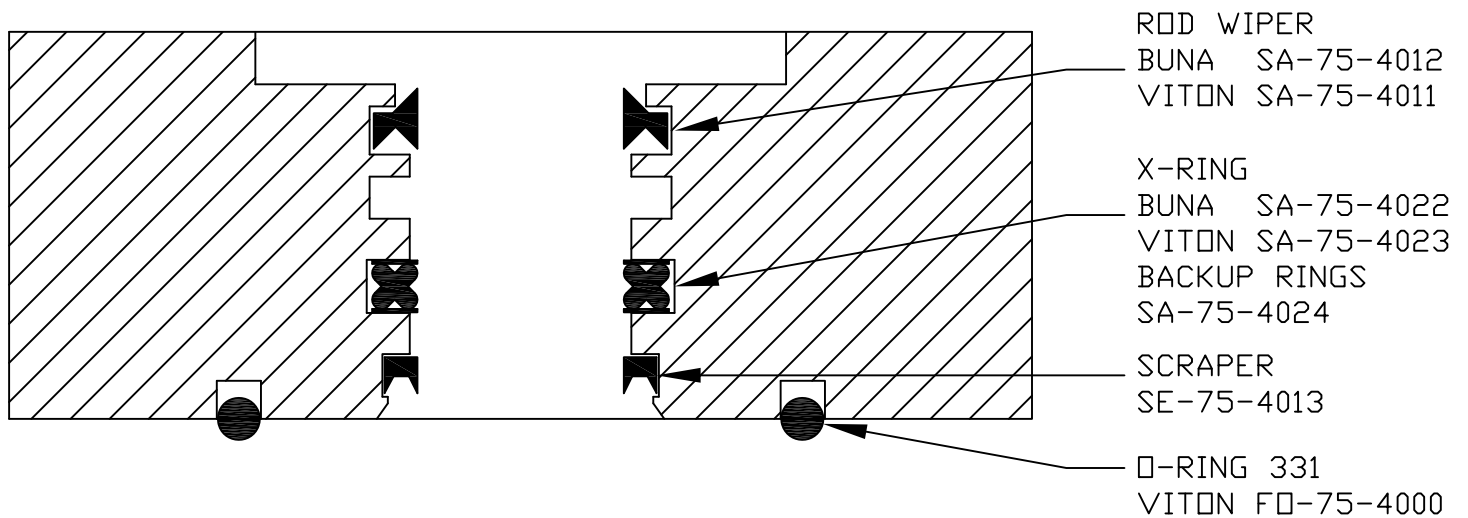

BLACKHAWK
TECHNOLOGY COMPANY

1 INCH ROD SEAL PLATE ASSEMBLY

BUNA SEAL KIT
800-SA02KBSX
VITON SEAL KIT
800-SA02KVSX

21W211 HILL AVENUE, GLEN ELLYN, IL 60137
PHONE: (630) 469-4916 FAX: (630) 469-4896
www.blackhawkco.com
(FOR REFERENCE ONLY)