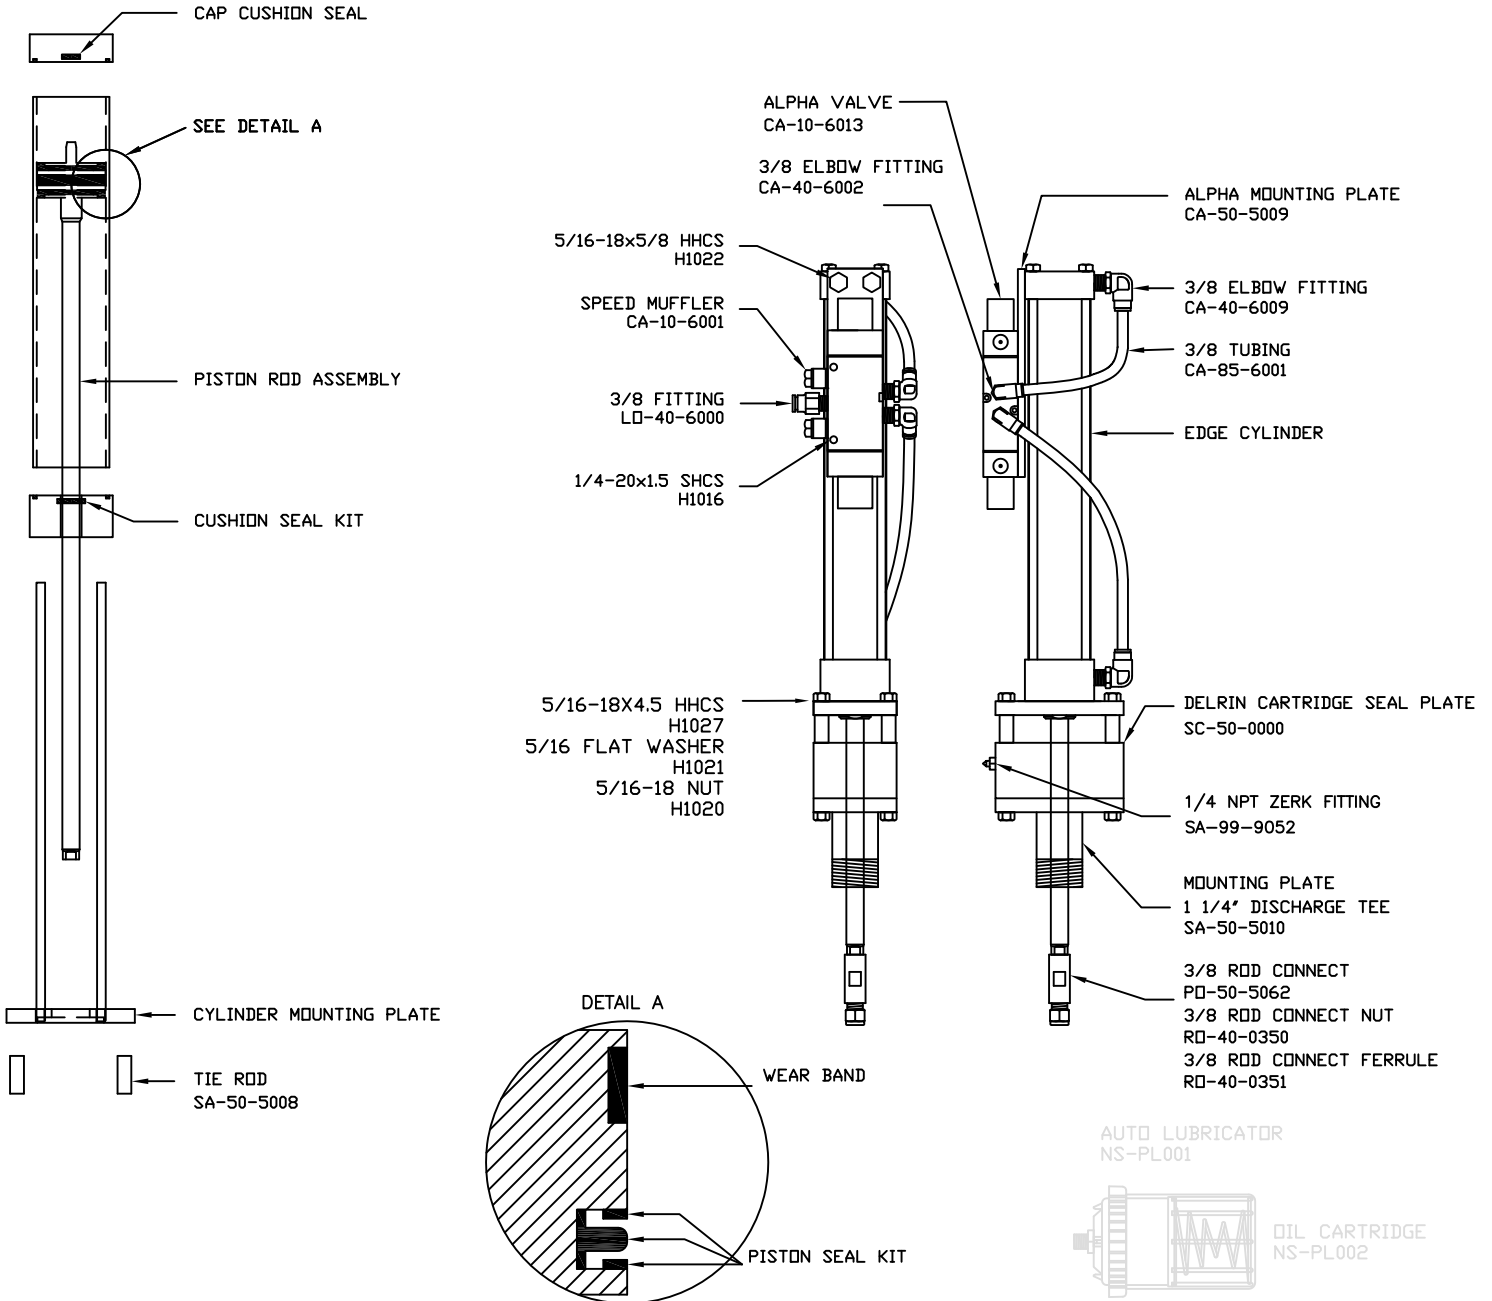

BLACKHAWK

TECHNOLOGY COMPANY

EDGE DRIVE MOTOR ASSEMBLY

21W211 HILL AVENUE, GLEN ELLYN, IL 60137

PHONE: (630) 469-4916 FAX: (630) 469-4896

www.blackhawkco.com

200-PD15-1 2-22-2012

(FOR REFERENCE ONLY)